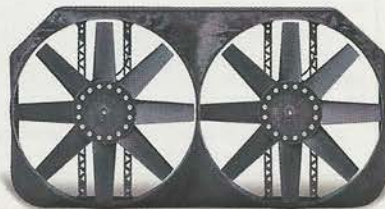

Primary Electric Fans Black Magic Big Truck Fan

- Gain 12 HP, 16 ft. lb. torque
- One-piece lightweight fiberglass shroud with full contact rubber seal

Part No.	Application
284	01-05 Chevy/GMC Duramax
292	00-04 Chevy/GMC with 27-1/2" radiators
282	00-04 Chevy/GMC with 34" radiators
280	92-99 Chevy /GMC with 34" radiators

Transmission Coolers

- Extends transmission and fluid life
- Improves performance and economy
- Turbulator fins maximize heat transfer
- Durable black powder-coat finish
- Plastic fin edge guards included