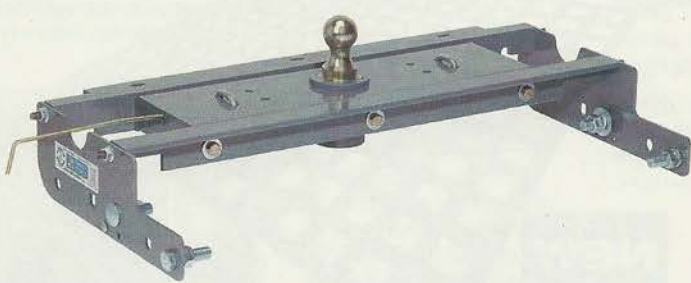

Part No. 90885
 Prodigy® P2 Brake Control

Brake Control Harnesses Available!

Turnoverball™
The #1 selling gooseneck hitch in America.

**A Hitch When You Need It.
A Level Bed When You Don't.**

Part No.	Application
GNRK Complete Kit	
1016	2016 Chevrolet and GMC 2500 & 3500 Heavy Duty Trucks
1012	11-15 Chevrolet and GMC 2500 & 3500 Heavy Duty Trucks
1057	07-16 Chevrolet and GMC 1500 Short Bed Trucks with Boxed Frame
1007	07-16 Chevrolet and GMC 1500 Long Bed Trucks with Boxed Frame
1067	01-10 Chevrolet and GMC 2500 Heavy Duty Trucks
	01-10 Chevrolet and GMC 3500 Trucks (With 1 Bed Cross Member Over the Axle)