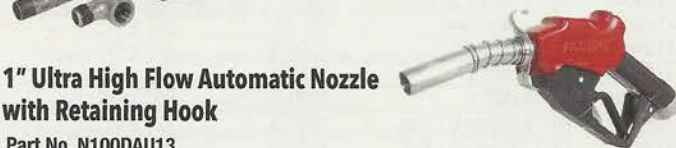

1" Ultra High Flow Automatic Nozzle with Retaining Hook

Part No. N100DAU13