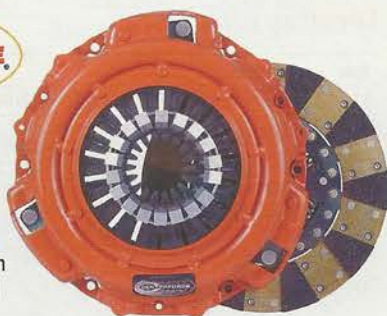

Dual Friction Clutches

- Patented centrifugal weight system (where applicable) and specialized machining processes
- Offers exceptional street characteristics, while offering outstanding holding-capacity and durability
- Dual-Friction disc has a full facing on the pressure plate side while a carbon composite puc style facing is used on the flywheel side

DF Series - For diesel and gas applications

Performance Differentials

- Superior rebuildable design
- Race-bred carbon friction discs
- Automatic limited-slip differential
- The Eaton Posi Limited Slip Differential is the perfect way to control traction in light-duty pickups

9100000 /19500000 Series