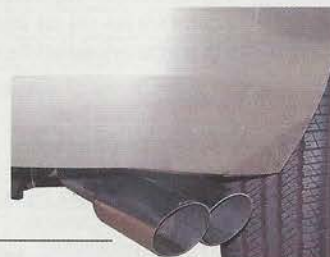

Dual Sport Truck Exhaust Systems

- Stainless steel tubing
- The easiest way to get more power and sound from your truck
- Fully welded muffler
- Includes all clamps and hangers

Part No.	Application
65666	14-15 Silverado/Sierra 6.2L CC, Std Bed
65626	07-09 Silverado/Sierra 1500 EC-CC/SB
65640	10-14 5.3L Tahoe/Yukon

Stainless Headers

- 409L heavy-duty 16 Gauge tubing
- No welding required
- OEM Style connections
- 50 state street legal
- Mandrel-bent tubing means optimum airflow and increased horsepower