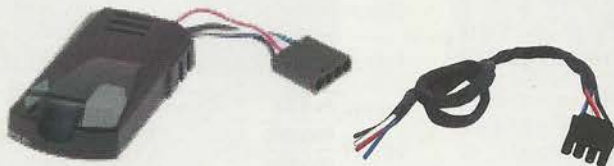

More Applications Available

Impulse Electronic Trailer Brake Control

1. For 2, 4, and 6 brake systems
   - Short-proof protected
   - Set the exact percentage of power you desire
   - Error codes indicate short and type of short
2. Part No. 47235