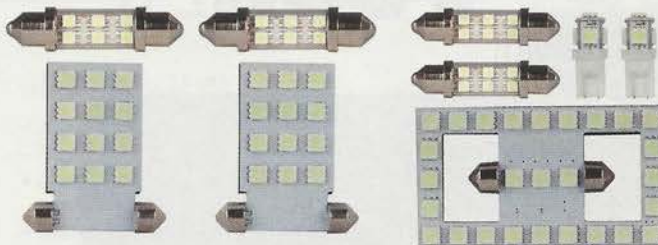

PILOT

AUTOMOTIVE

Truck LED Lamp Kits and Bulbs

- Long life of 50,000 hours
- Direct replacement bulbs
- Plug and play with the custom connector included with each light
- Standard high and low beam 7"