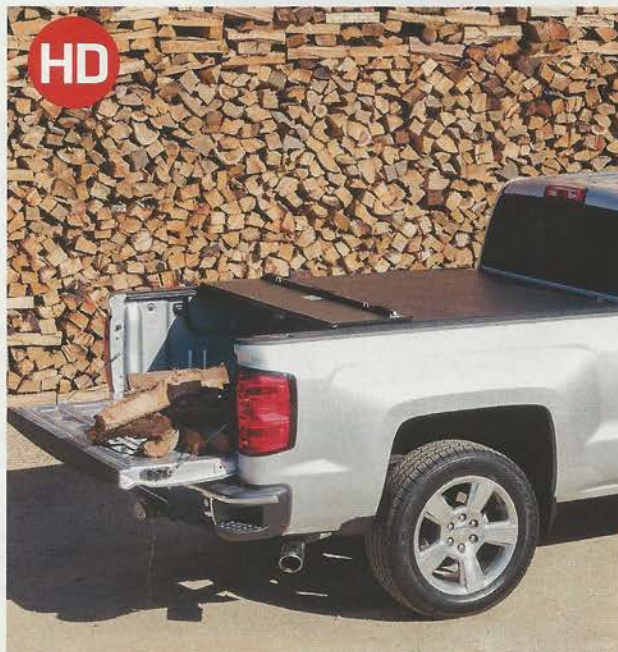

More Applications Available