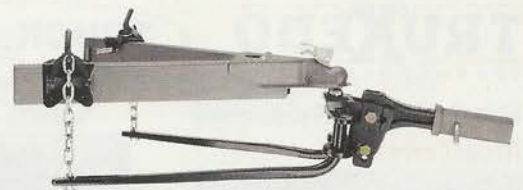

Strait-Line® System without Hitch Bar

- Reduced noise
- Easy adjustment of centerline
- Simple installation and adjustment
- Fully automatic and self-centering
- Specific attachment reference points provided
- Hooking up spring bars automatically hooks up sway control
- No U-Bolts to interfere with bottle racks or other A-Frame mounted items

Part No. Description

66072	600 Trunnion Bar (includes 66020 and 26002)
66073	800 Trunnion Bar (includes 66021 and 26002)
66074	1200 Trunnion Bar (includes 66022 and 26002)
66130	1500 Trunnion Bar for Ultra Frame® receivers (includes 66131 and 26002)
66075	1700 Trunnion Bar for Titan® receivers (includes 66006 and 26002)

Part No.	Application	Weight Carrying	Weight Distributing
75528	07-14 Acadia	5,000 lbs.	5,000 lbs.
75607	04-12 Colorado/Canyon	6,000 lbs.	7,500 lbs.
75521	99-13 Silverado/Sierra 1500/2500LD	6,000 lbs.	10,500 lbs.
75707	11-14 Silverado/Sierra 2500HD/3500HD	8,000 lbs.	12,000 lbs.
75550	01-10 Silverado/Sierra 2500HD/3500	6,000 lbs.	11,000 lbs.
75725	00-06 Suburban/Tahoe/Yukon	5,000 lbs.	8,000 lbs.
75788	14-15 Silverado/Sierra 1500	6,000 lbs.	9,000 lbs.
75906	2015 Silverado/Sierra 2500 /3500HD	8,000 lbs.	12,000 lbs.

Hitch Balls

Selecting the right hitch ball is a must for trouble-free towing. Always use the properly rated hitch ball for your towing system.