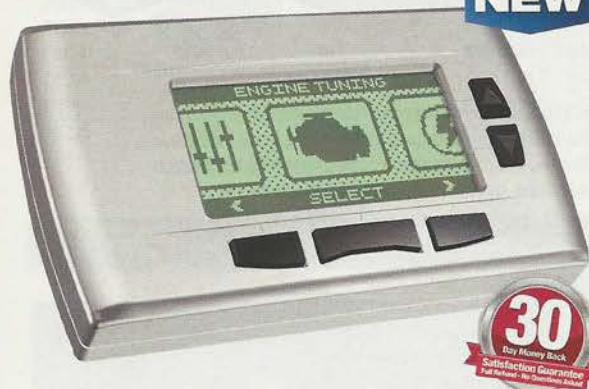

HYPERTECH

The World Leader In High-Performance Engine Tuning Products

NEW

MAX ENERGY 2.0

POWER PROGRAMMER

- More power to save fuel-Hypertech users report 1-3 MPG gains
- Larger backlit LCD screen for quick/easy setup and user-friendly navigation for simple installation, tuning, and feature options
- Reprogram TPMS pressure warning for larger tires
- Top-speed limiter
- Rev limiter
- Speedometer calibrator
- 1-4 skip shift
- Automatic transmission adjustments
- Cooling fan "on/off" temperatures
- V8/V4 mode adjustments
- 0-60 MPH electronic throttle restriction

Gas and E85 vehicles get optimized power tuning for regular and premium octane with gains up to +48 Hp/+61 Tq Gas/E85 Vehicles (Depending on application).

Part No. 2000
2006-Up GM Diesel Truck
2007-Up GM Gas Truck/SUV
2006-Up GM Gas Car

Part No. 2100
Max Energy 2.0 (Emissions Certified)

DIABLOSPORT

GASOLINE AND DIESEL TUNING SYSTEMS

- All new "Easy Tune" mode for simple tune installation
- Add horsepower and torque while increasing fuel mileage
- OBD-II data logging and clear DTCs
- Adjustable vehicle parameters like tire size, speed limiters and more
- Easy updates via Wi-Fi, PC, or Mac OS X
- Massive performance boost
- Faster processor
- Upgraded touch screen display
- Allows for custom tunes that calibrate for additional bolt-on mods

Part No. I2030