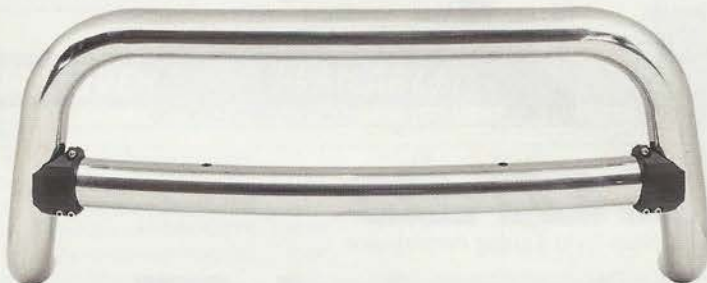

Stainless Part No.	Black Part No.	Black Textured Part No.	Model
3231000	3231005	3231005T	14-15 Silverado 1500
3231010	3231015	3231015T	2015 Silverado 2500/3500