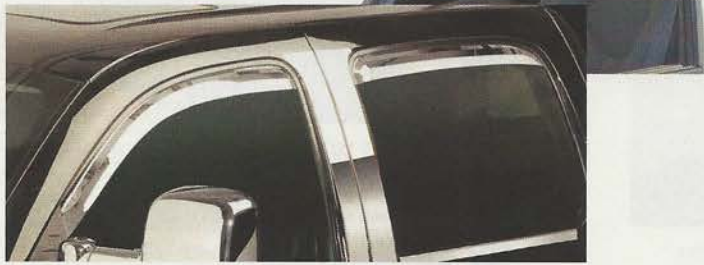

Element Window Visors

- In-channel design provides a more finished look than tape-on competition
- Available in chrome or tinted finish
- No cutting, no drilling

Chrome Part No.	Tinted Part No.	Year	Application
480440	580440	15-16	Silverado LD/HD – 4 Door – Crew Cab
480442	580442	15-16	Silverado LD/HD – 4 Door – Double Cab
480038	580038	15-16	Suburban – Set Of 4
480037	580037	15-16	Tahoe – Set Of 4
480440	580440	15-16	Sierra LD/HD – 4 Door – Crew Cab
480442	580442	15-16	Sierra LD/HD – 4 Door – Double Cab
480037	580037	15-16	Yukon – Set Of 4
480038	580038	15-16	Yukon XL – Set Of 4

In-Channel Window Deflectors

- State-of-the-art computer-aided design to ensure a perfect fit
- Quick easy installation / no exterior tape
- Manufactured from high gloss smoke acrylic
- Flawless aerodynamic design allowing fresh air in any weather
- Also available in 2 piece