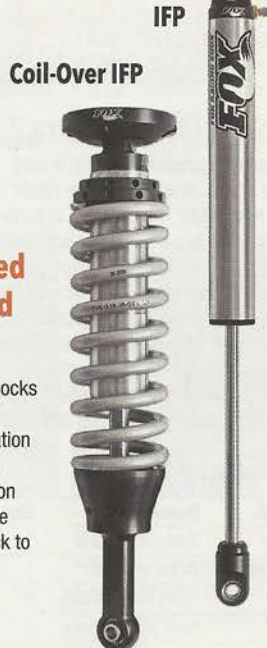

Race Performance Guaranteed Factory Fit For Stock or Lifted Trucks and SUVs

FOX Performance Series direct replacement shocks deliver race-winning performance in a simple direct replacement bolt on shock. Each application has been rigorously tested by our engineers to maximize suspension travel and performance on and off the road. Direct replacement shocks are available in hundreds of applications from stock to lifted, as well as aftermarket kit replacements.