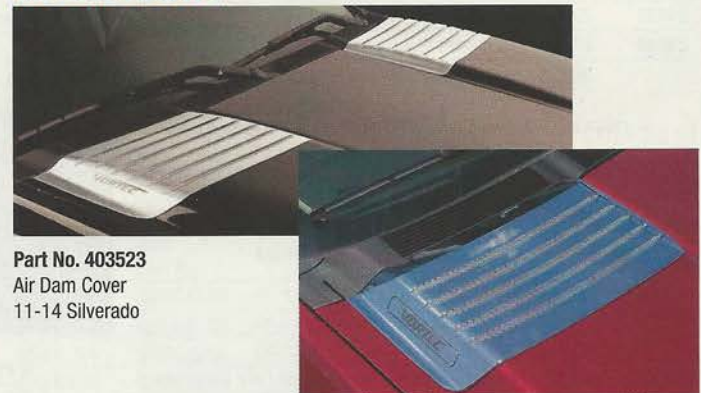

PUTCO™

Air Dam Covers

Part No. 403523
Air Dam Cover
11-14 Silverado

Part No. 403524
Hood Deck ABS
11-14 Sierra

More Applications Available